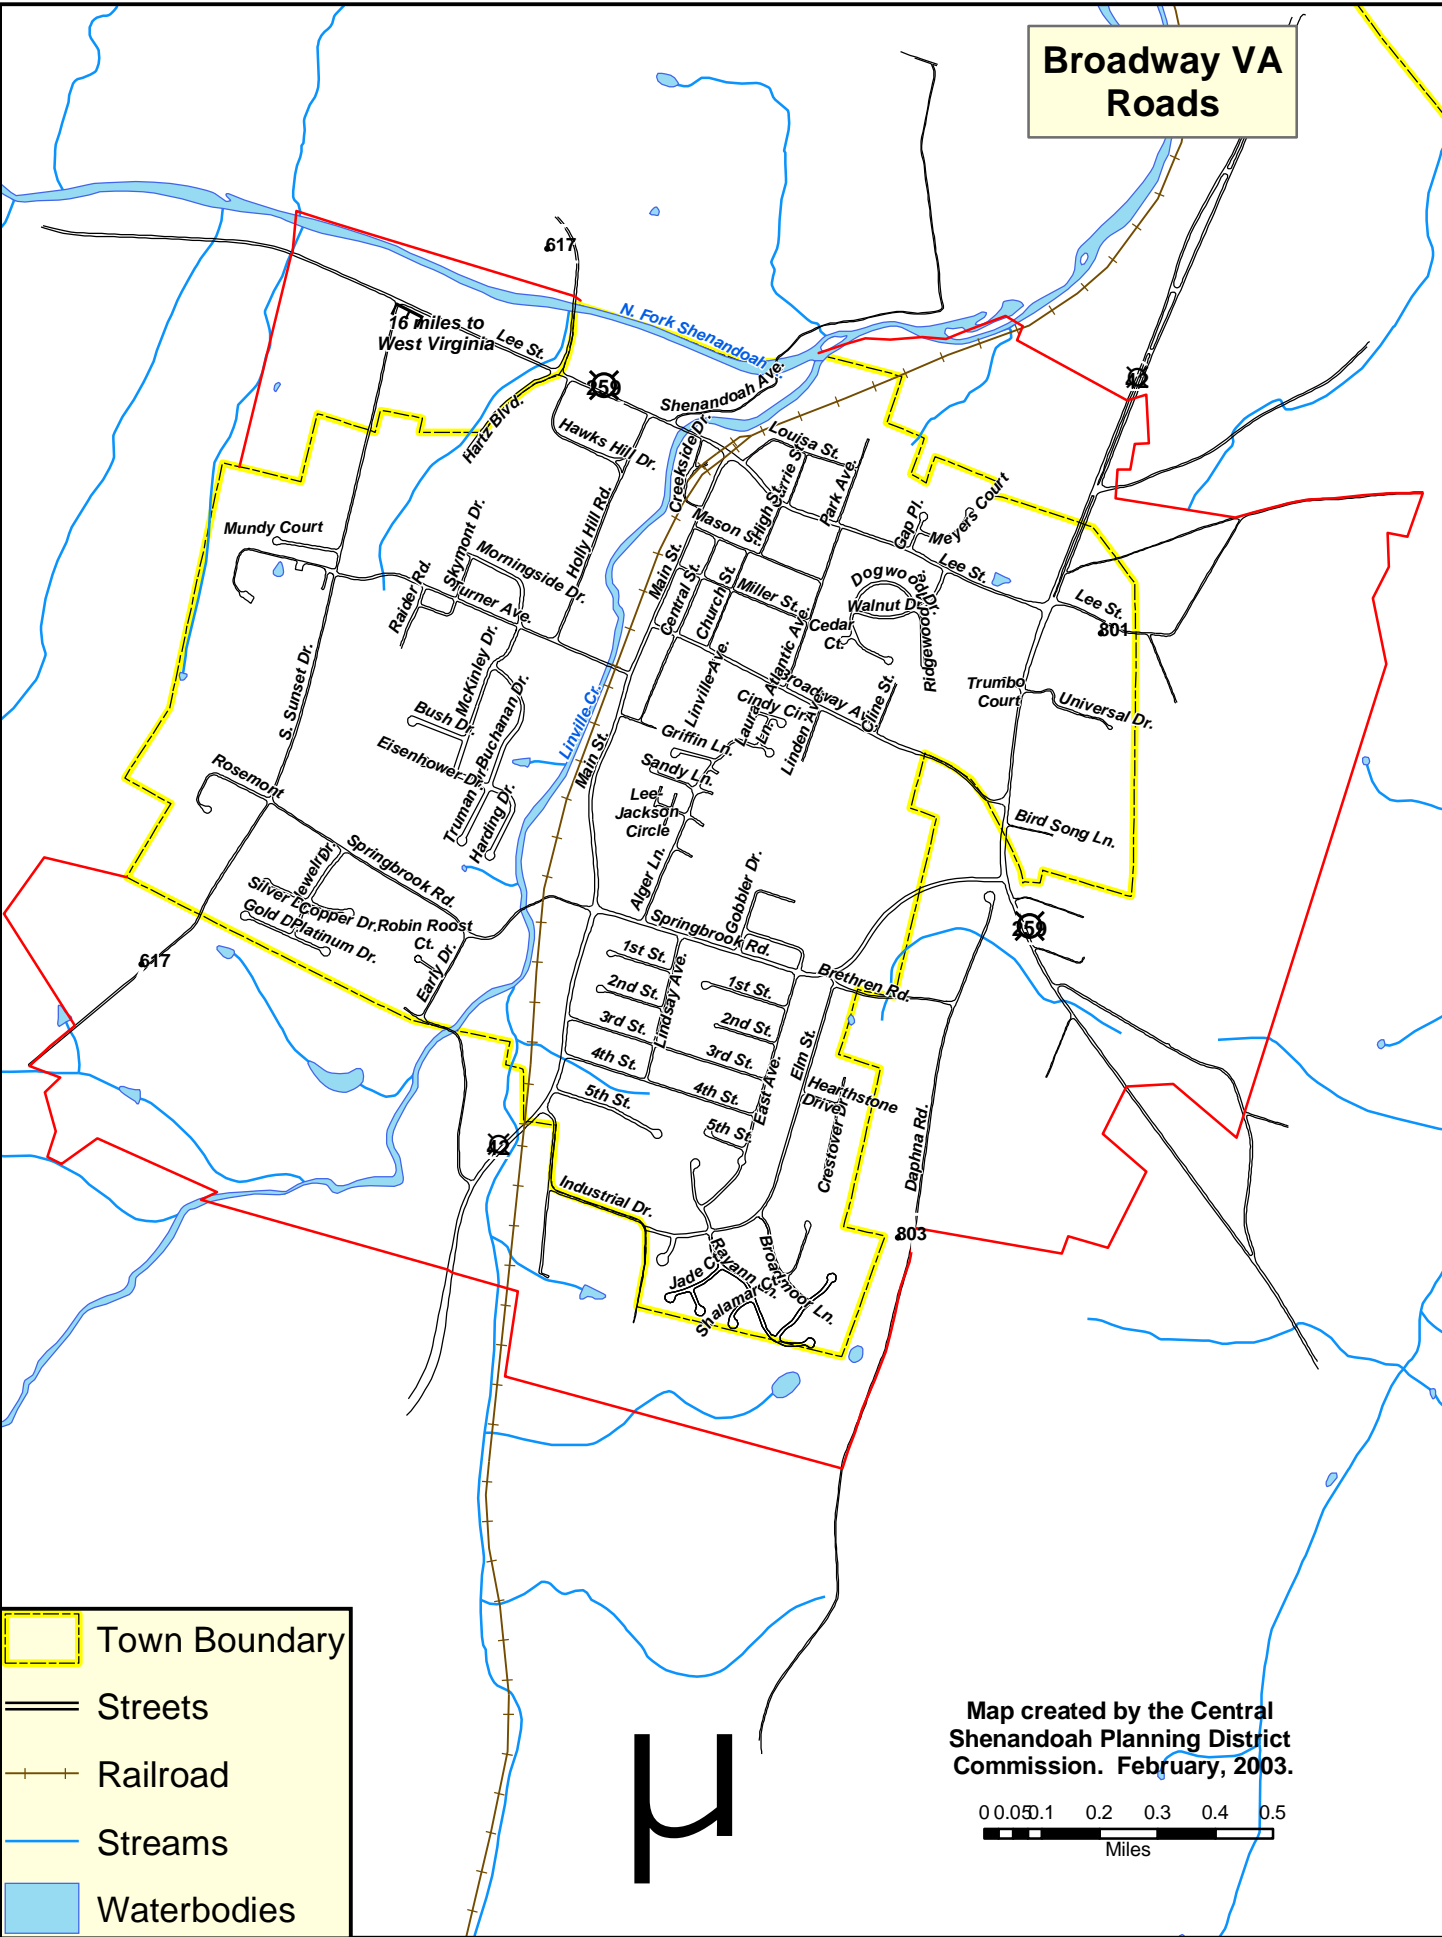

Broadway VA Roads

-  Town Boundary
-  Streets
-  Railroad
-  Streams
-  Waterbodies

Map created by the Central Shenandoah Planning District Commission. February, 2003.